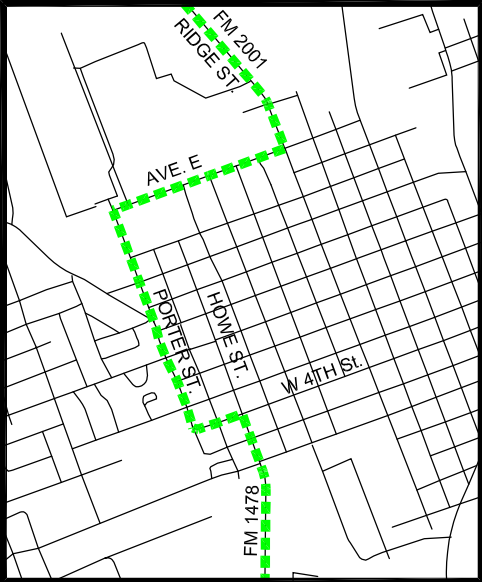

TEXAS 4000

FIGHTING CANCER EVERY MILE

ATLASORIDE

Lampasas Detail

- LEGEND**
-  25 Mile Route
 -  Rest Stop

START / FINISH:
Texas Legato Vineyard