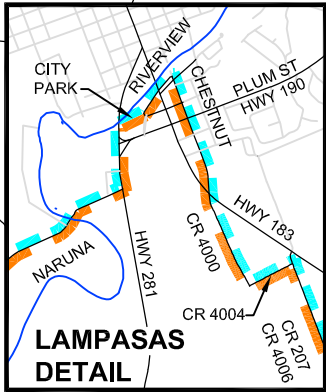

FINISH:
 Pillar Bluff
 Vineyards

LEGEND

- 70+ Mile Route
- 50+ Mile Route
- Rest Stop