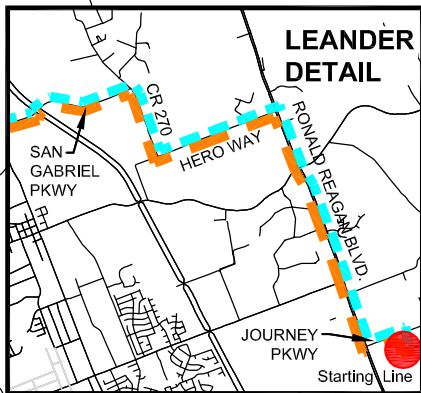

FINISH:
 Pillar Bluff
 Vineyards

LEGEND

- 70+ Mile Route
- 50+ Mile Route
- Rest Stop