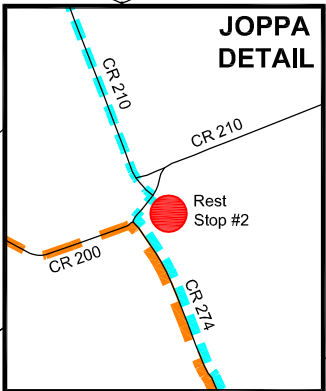

FINISH:
 Pillar Bluff
 Vineyards

LEGEND

- 70+ Mile Route
- 50+ Mile Route
- Rest Stop