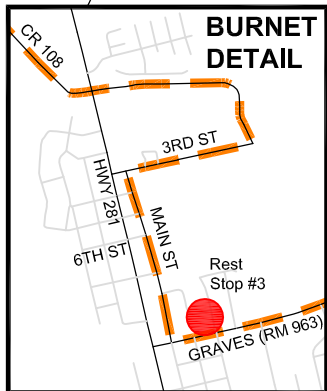

FINISH:
 Pillar Bluff
 Vineyards

LEGEND

- 70+ Mile Route
- 50+ Mile Route
- Rest Stop