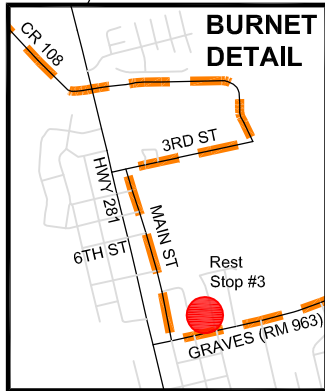

TEXAS 4000

FIGHTING CANCER EVERY MILE

ATLASORIDE

Lampasas
FINISH:
 TURNER
 BASEBALL
 PARK

LEGEND

- 70+ Mile Route
- 50+ Mile Route
- Rest Stop