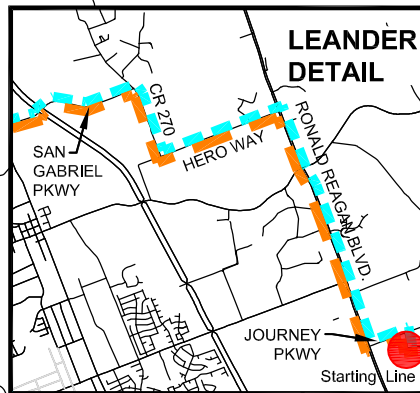

TEXAS 4000

FIGHTING CANCER EVERY MILE

ATLASORIDE

Lampasas
FINISH:
 TURNER
 BASEBALL
 PARK

LEGEND

- 70+ Mile Route
- 50+ Mile Route
- Rest Stop