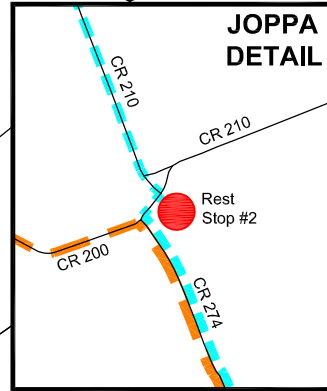

TEXAS 4000

FIGHTING CANCER EVERY MILE

ATLASORIDE

Lampasas
FINISH:
 TURNER
 BASEBALL
 PARK

LEGEND

- 70+ Mile Route
- 50+ Mile Route
- Rest Stop