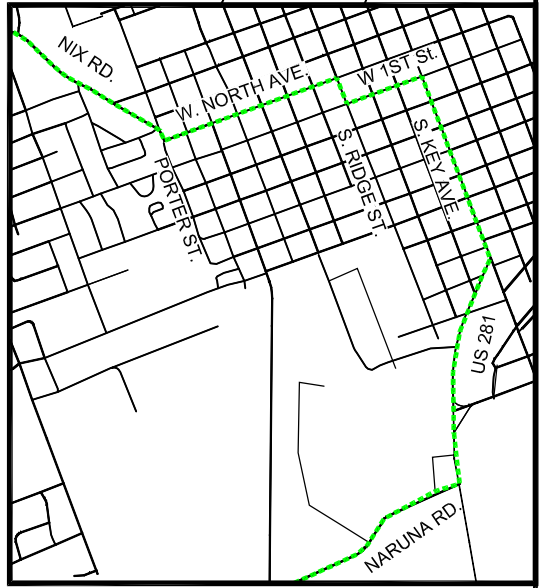

# TEXAS 4000

FIGHTING CANCER EVERY MILE

## ATLAS RIDE

- LEGEND**
-  25 Mile Route
  -  Rest Stop

Lampasas Detail