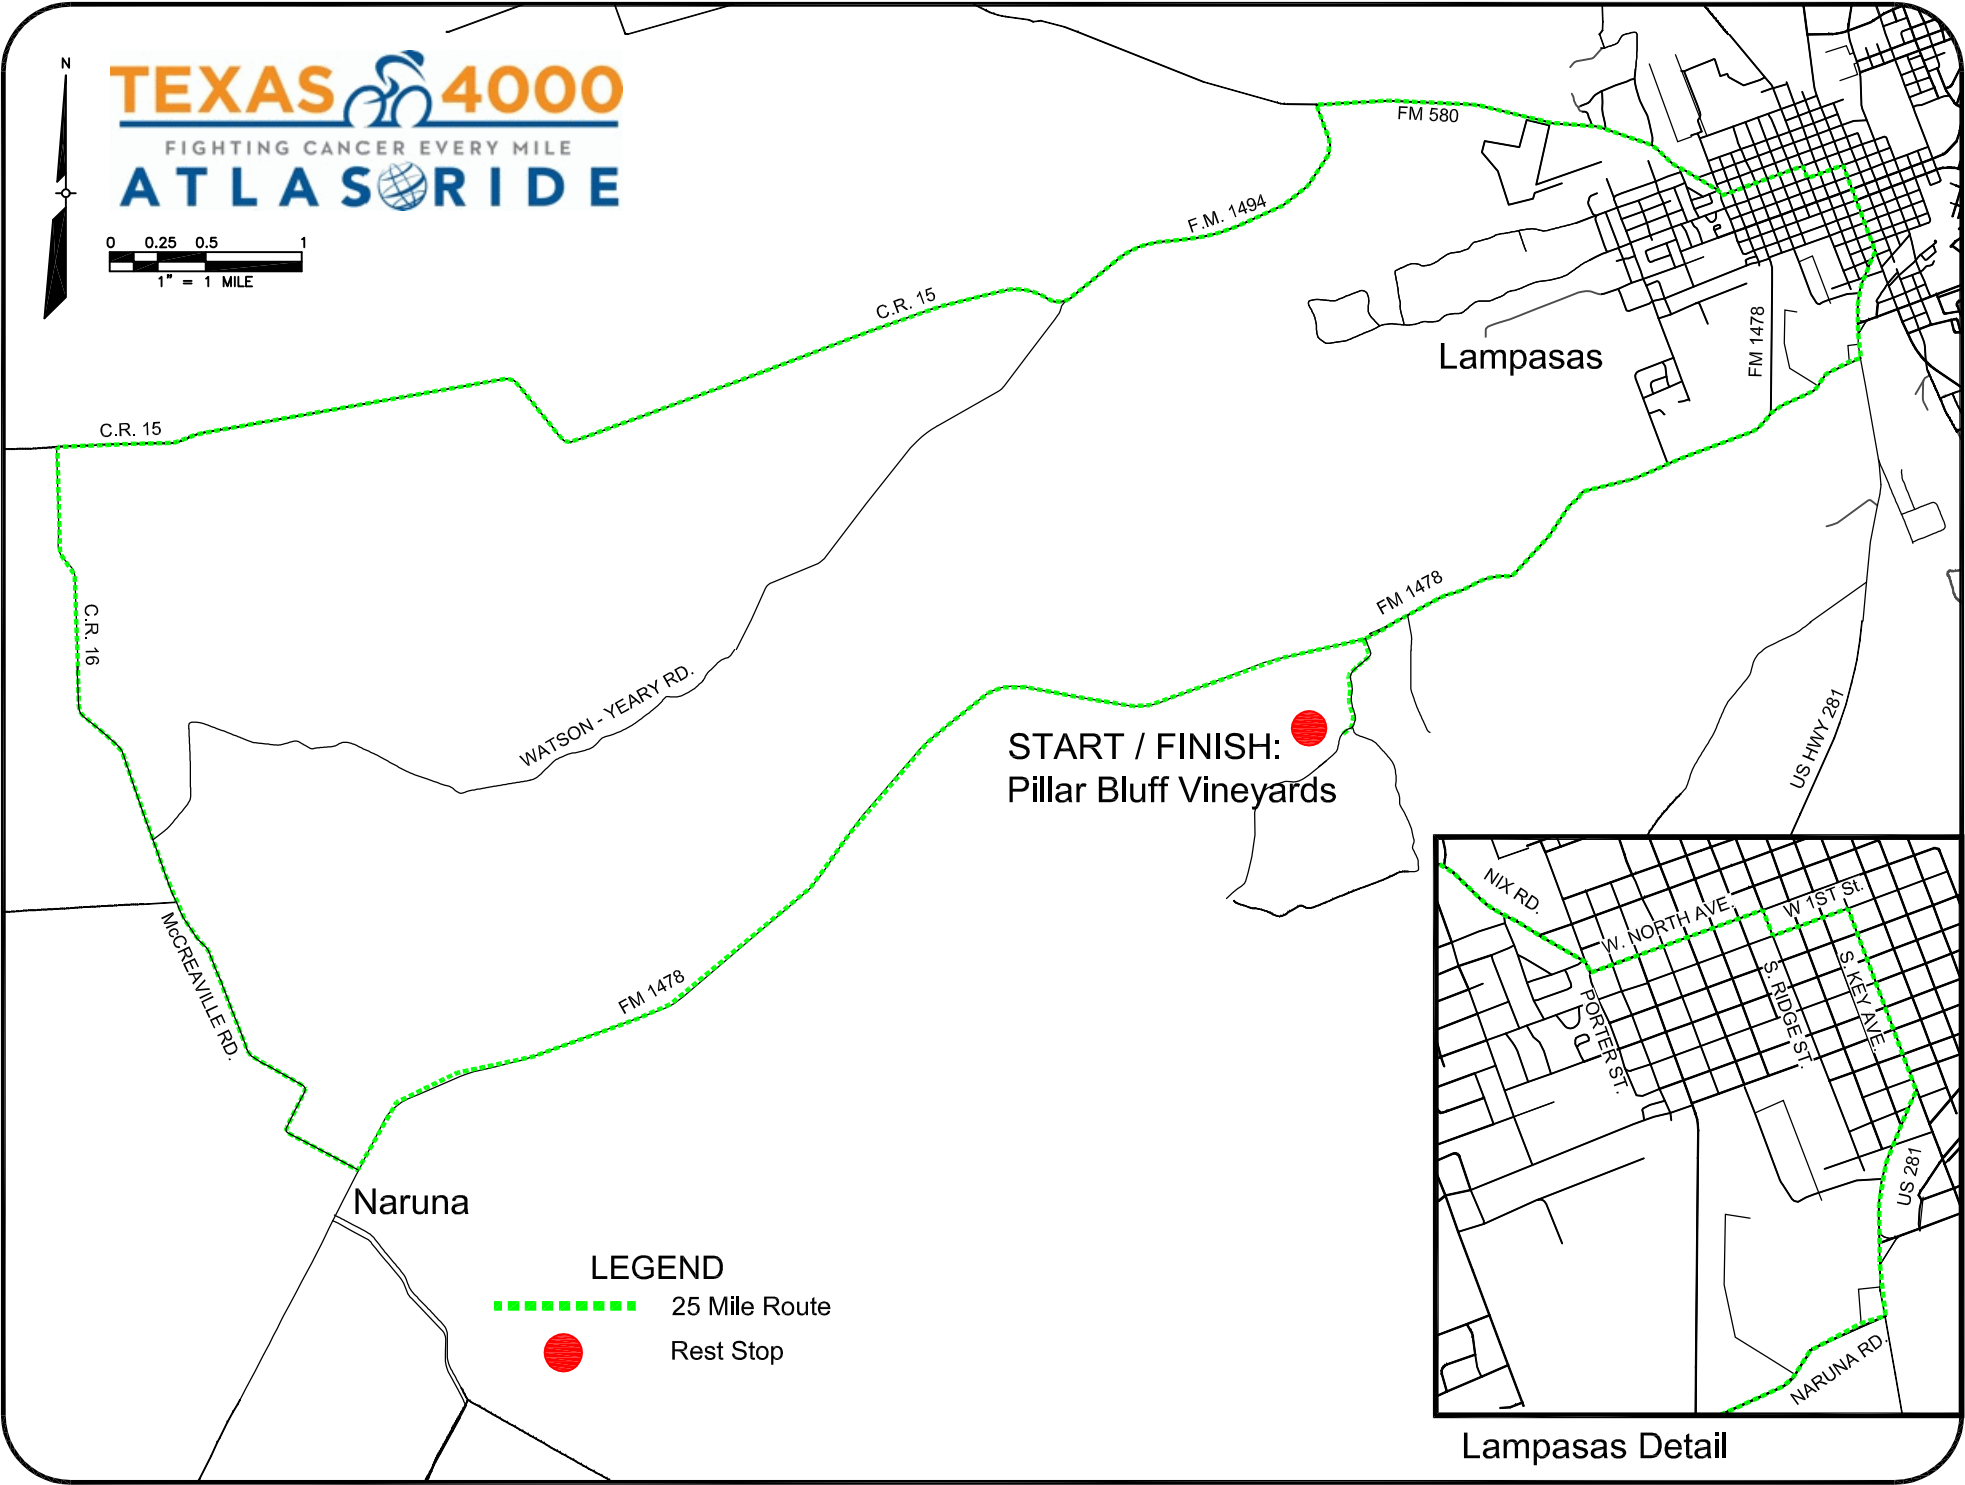

# TEXAS 4000

FIGHTING CANCER EVERY MILE

## ATLAS RIDE

- LEGEND**
-  25 Mile Route
  -  Rest Stop

Lampasas Detail